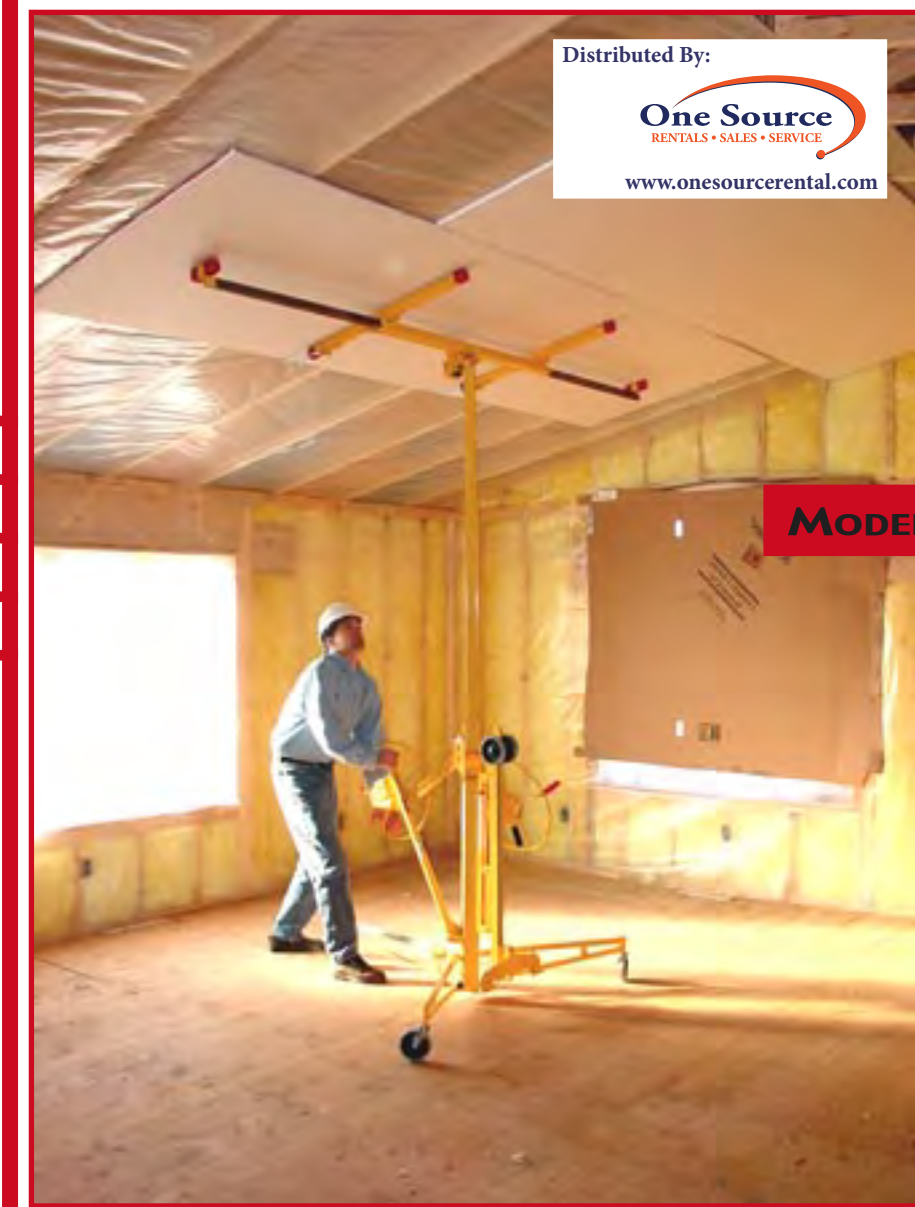

The photos used in this brochure are for illustrative purposes only. Refer to appropriate "Panellift® Drywall Lift Model 138-2 Operator's Manual" for detailed instructions on the proper use and maintenance of the Panellift® Drywall Lift.

THE DRYWALL LIFTER
PANELLIFT®

PATENT NO.
 3,828,942

THE INDUSTRY STANDARD FOR 30 YEARS.

Distributed By:

www.onesourcerental.com

MODEL 138-2

Sheet Size Capacity
 To 150 lbs (68kg)
 To 4' x 16' (122cm x 488cm)
 Loading Height: 34" (86cm)
 Max Height: 11' (335cm)
 Net Weight: Approx. 100 lbs (45kg)

Distributed By:

www.onesourcerental.com

The Panellift® is pictured with optional Loader attachment accessory Model 170.

Reaches 11' high ceilings with easy one person operation.

- Cradle tilts laterally for easy one person loading and operation.
- Loading height is 34" (86cm)