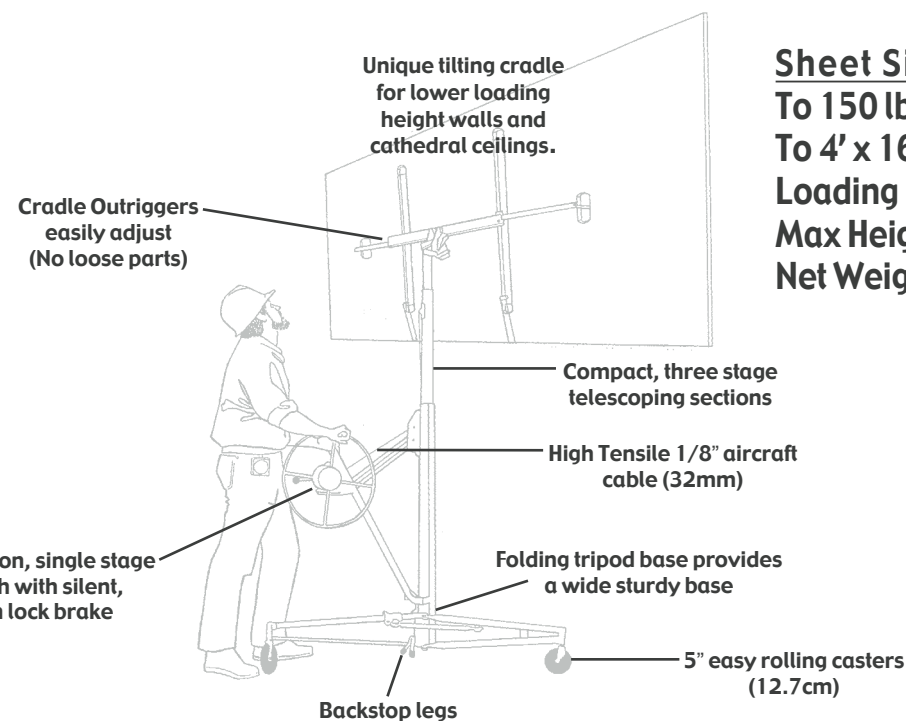

Max. reach 12.5'; Adds on to standard telescoping sections.

Panellift® Loader

With the Loader there is no more excessive lifting, bending, and back strain. A minimum lift of inches is the only requirement to pick up board at floor level.

THE DRYWALL LIFTER
PANELLIFT®

PATENT NO.
 3,828,942

THE INDUSTRY STANDARD FOR 30 YEARS.

Distributed By:

www.onesourcerental.com

MODEL 138-2

Sheet Size Capacity
 To 150 lbs (68kg)
 To 4' x 16' (122cm x 488cm)
 Loading Height: 34" (86cm)
 Max Height: 11' (335cm)
 Net Weight: Approx. 100 lbs (45kg)

Distributed By:

www.onesourcerental.com

The Panellift® is pictured with optional Loader attachment accessory Model 170.

Reaches 11' high ceilings with easy one person operation.

- Cradle tilts laterally for easy one person loading and operation.
- Loading height is 34" (86cm)