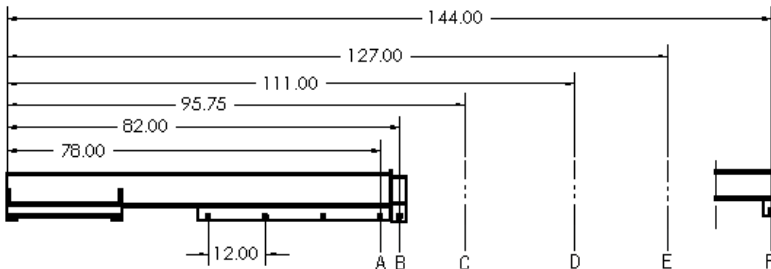

## FEATURES:

- BOTH LIFT JIBS ARE FORK MOUNTED.
- SECURED BY CHAIN TO THE FORK CARRIAGE.
- ALL JIBS COME WITH TWO HOOKS.
- FORK POCKETS HANDLE UP TO 2"x7" FORKS.
- BUILT TO MEET ANSI STANDARDS

LIFT JIB

TILT JIB

REF #	LIFTJIB-1/ TILTJIB-1	LIFTJIB-2/ TILTJIB-3	LIFTJIB-3/ TILTJIB-4
	CAPACITY (LBS.)		
A	3,000	6,000	8,000
B	2,900	5,800	7,733
C	2,400	4,800	6,400
D	2,000	4,000	5,333
E	1,700	3,400	4,533
F	1,500	3,000	4,000