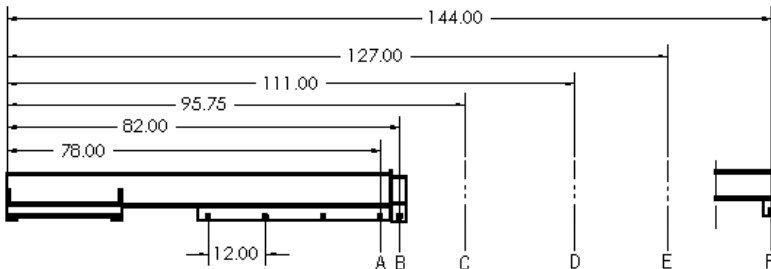

## FEATURES:

- BOTH LIFT JIBS ARE FORK MOUNTED.
- SECURED BY CHAIN TO THE FORK CARRIAGE.
- ALL JIBS COME WITH TWO HOOKS.
- FORK POCKETS HANDLE UP TO 2"x7" FORKS.
- BUILT TO MEET ANSI STANDARDS

LIFT JIB

TILT JIB

REF #	LIFTJIB-1/ TILTJIB-1	LIFTJIB-2/ TILTJIB-3	LIFTJIB-3/ TILTJIB-4
	CAPACITY (LBS.)		
A	3,000	6,000	8,000
B	2,900	5,800	7,733
C	2,400	4,800	6,400
D	2,000	4,000	5,333
E	1,700	3,400	4,533
F	1,500	3,000	4,000

### LIFTJIB MODEL SPECS

HCG: 40"

VCG: 4.25

LLC: 0"

FOR TILTJIB MODELS, CONSULT FACTORY

FREIGHT CLASS: 65

MODEL	LENGTH RETRACTED	LENGTH EXTENDED	TILTING	CAPACITY RETRACTED/EXTENDED	WEIGHT (LBS.)		
LIFTJIB-1	6'10"	12'	NO	3,000 LBS./1,500 LBS.	326		
LIFTJIB-2	6'10"	12'	NO	6,000 LBS./3,000 LBS.	486		
LIFTJIB-3	6'10"	12'	NO	8,000 LBS./4,000 LBS.	525		
TILTJIB-1	6'10"	12'	YES	3,000 LBS./1,500 LBS.	420		
TILTJIB-3	6'10"	12'	YES	6,000 LBS./3,000 LBS.	575		
TILTJIB-4	6'10"	12'	YES	8,000 LBS./4,000 LBS.	625		
OPTIONS							
JIB-OPT 01	LARGER FORK POCKETS FOR UP TO 2.5" x 7" FORKS						
JIB-OPT 02	2"X4' NYLON SLING 6400LBS. CAPACITY						
JIB-OPT 03	2"X6' NYLON SLING 6400LBS. CAPACITY						