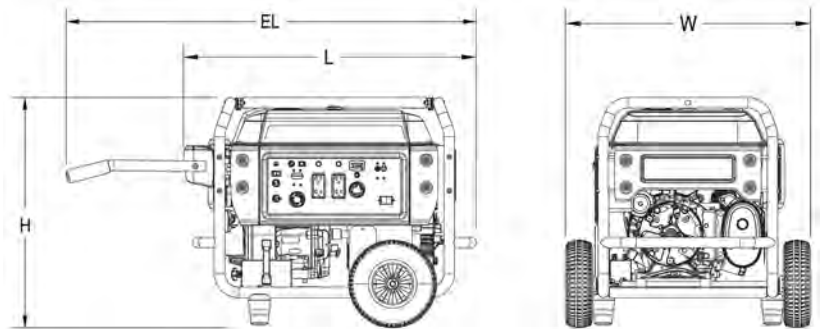

XP8000E

XP SERIES
Commercial/Residential
Portable Generators

A/C Rated Output Watts: 8000
A/C Maximum Output Watts: 10000

Model 5931

UPC Number: 696471059311
Emissions Certification: 49/CSA

features

- FULL PANEL GFCI PROTECTION-OSHA COMPLIANT
- IDLE CONTROL SAVES FUEL AND REDUCES NOISE
- INTEGRATED LIFTING EYE FOR TRANSPORT AND SECURITY
- GENERAC OHVI ENGINE, FULL PRESSURE LUBRICATION
- LOW-OIL PRESSURE SHUT-DOWN PROTECTION
- ALL ENGINE CONTROLS LOCATED ON OUTLET PANEL
- LOCKING FOLD-DOWN HANDLES AND NEVER-FLAT WHEELS
- FULL-WRAP, 1¼" HARDENED STEEL TUBE CRADLE
- ELECTRIC START W/RECOIL BACKUP, BATTERY INCLUDED
- HOUR METER WITH MAINTENANCE RESETS

XP8000E

specifications

Product Series	XP8000E
Model	5931
Configuration/Emissions	49/CSA
A/C Rated Output Watts:	8000
A/C Maximum Output Watts:	10000
A/C Voltage	120/240VAC
A/C Frequency	60 Hz
Rated 120/240 VAC Amperage	33.3
Max 120/240 VAC Amperage	41.7
Engine Displacement	410cc
Engine Type	OHVI
Engine RPM	Variable
Recommended Oil	SAE 30
Lubrication Method	Full Pressure
Choke Type	On Control Panel
Fuel Shut Off	On Control Panel
Idle Control	Yes
Starting Method	Electric/Manual
Battery	Included
Battery Size	12VDC 10 Ahr
Low Oil Shutdown Method	Low Pressure

Start Switch Type	3-Position
Switch Location	On Control Panel
Single-Point Lifting Eye	Included
Fuel Gauge	Built-in Tank
Fuel Tank Capacity (Gal)	9
Fuel Tank Capacity (Ltrs)	34.07
Run Time at 50% (Hours)	10.00
Cord Set	N/A
Handle Style	Folding Interlocked
Wheel type	10.5" Semi-Solid Wheels
Maintenance Kit	Included
Warranty - Residential	3 Year
Warranty - Commercial	2 Year

dimensions and weights

Length (L)	34.6
Width (W)	29.0
Height (H)	27.2
Extended Length (EL)	48.5
Carton Length	38.0
Carton Width	23.0
Carton Height	24.8
Unit Weight (lbs)	259.0
Shipping Weight (lbs)	286.0