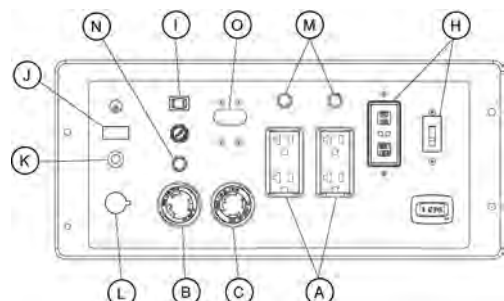

customer connections

Connection Outlets

A	(4) 5-20R 120V
B	1xL5-30R
C	1xL14-30R

Circuit Breakers

M	(2) 20A
N	(1) 30A
O	(1) 30A

Other Features

H	Full Panel GFCI Module
I	Idle Control
J	Off/On/Start Switch
K	Choke
L	Fuel Cut-Off

XP8000E

specifications

Product Series	XP8000E
Model	5931
Configuration/Emissions	49/CSA
A/C Rated Output Watts:	8000
A/C Maximum Output Watts:	10000
A/C Voltage	120/240VAC
A/C Frequency	60 Hz
Rated 120/240 VAC Amperage	33.3
Max 120/240 VAC Amperage	41.7
Engine Displacement	410cc
Engine Type	OHVI
Engine RPM	Variable
Recommended Oil	SAE 30
Lubrication Method	Full Pressure
Choke Type	On Control Panel
Fuel Shut Off	On Control Panel
Idle Control	Yes
Starting Method	Electric/Manual
Battery	Included
Battery Size	12VDC 10 Ahr
Low Oil Shutdown Method	Low Pressure

Start Switch Type	3-Position
Switch Location	On Control Panel
Single-Point Lifting Eye	Included
Fuel Gauge	Built-in Tank
Fuel Tank Capacity (Gal)	9
Fuel Tank Capacity (Ltrs)	34.07
Run Time at 50% (Hours)	10.00
Cord Set	N/A
Handle Style	Folding Interlocked
Wheel type	10.5" Semi-Solid Wheels
Maintenance Kit	Included
Warranty - Residential	3 Year
Warranty - Commercial	2 Year