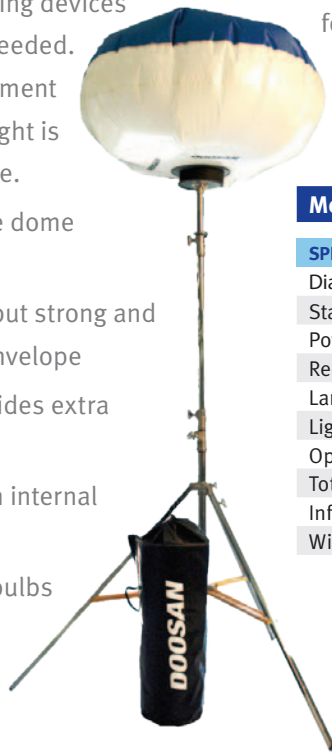

BL2000 Balloon Light

Precise illumination in a lightweight package

The BL2000 balloon light from Doosan Portable Power plugs into any three-prong, 120-volt, 20-amp outlet and provides 2,000 watts of quiet, glare-free light. The new tubular envelope offers better light distribution and automatically inflates. Using Doosan stands with tilting grip heads accommodates various mounting devices that let you aim light directly where it is needed. For road paving, special events, entertainment and other applications where glare-free light is required, the BL2000 is the optimal choice.

- Tubular envelope and internal reflective dome combine to light up a larger area
- Newly redesigned cage is lightweight, but strong and protects lamps from contact with the envelope
- Suspension-mounted lamp holder provides extra protection against rough handling
- Automatic shutoff protects against high internal temperatures
- Uses two readily available 1,000-watt bulbs for easy replacement
- Durable storage tube included

Optional Mounting Devices

- Pole-mount: 7' – 15' extension mounts to any equipment with locally sourced hardware
- Truck hitch-mount: 7' – 15' extension mounts directly to a vehicle's receiver hitch
- Tripod stands: 7' – 19' extension or 7' – 24' extension for stand-alone uses

Model	BL2000
SPECIFICATIONS	
Diameter – In (m)	43.1 (1.1)
Standard Plug Type	3-prong
Power Draw – amps (V)	20 (110 – 130)
Recommended Power Supply – kW-V-A	2.5-120-20
Lamps – watts	2 x 1000
Lighted Area – sq ft (m ²)	15120 (1400)
Operating Height – ft (m)	7 – 24 (2.1 – 7.3)
Total Weight – lb (kg)	18 (8.2)
Inflation Time – sec	45
Wind Speed Resistance – mph (km/h)	63 (101.4)